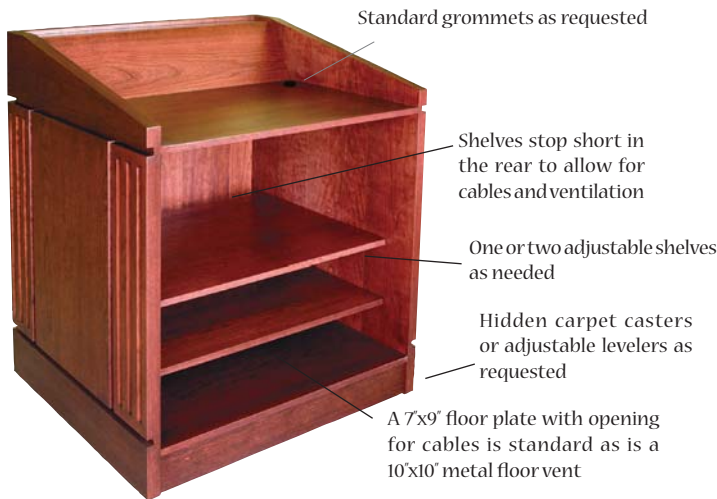

Standard No-Charge Options

Package MIL, lecterns using laptops (no resident computer)

Medium Cable Reservoir has AC outlets and grommets to hold your laptop cables neatly out of sight. Includes a 6-outlet surge protector with 6 ft cord.