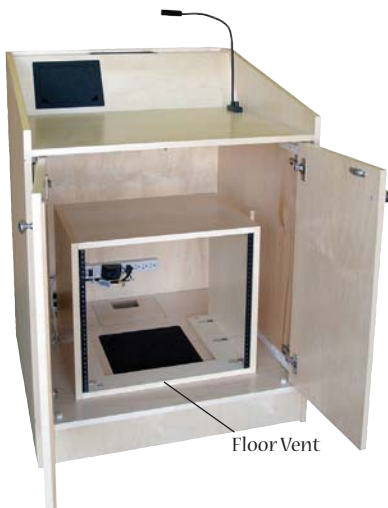

Package M2L for lecterns using laptops (no resident computer)

Order Package M2L

Halogen Light.....	$130
Medium Cable Reservoir.....	$320
Standard Locking Doors.....	$570
Std Wood Rack Box-10RU.....	$320
Floor Access Panel.....	N/C
Floor Vent.....	N/C
Casters or Levelers.....	N/C
Adjustable Shelf.....	N/C
Top Grommet.....	N/C

Package Total $1340
Add to cost of basic lectern

Other popular options
Std Wood Rack Box-14RU..... $450
Clock Timer..... $300
Locking Pocket Doors..... $950
(deduct the Standard Doors)